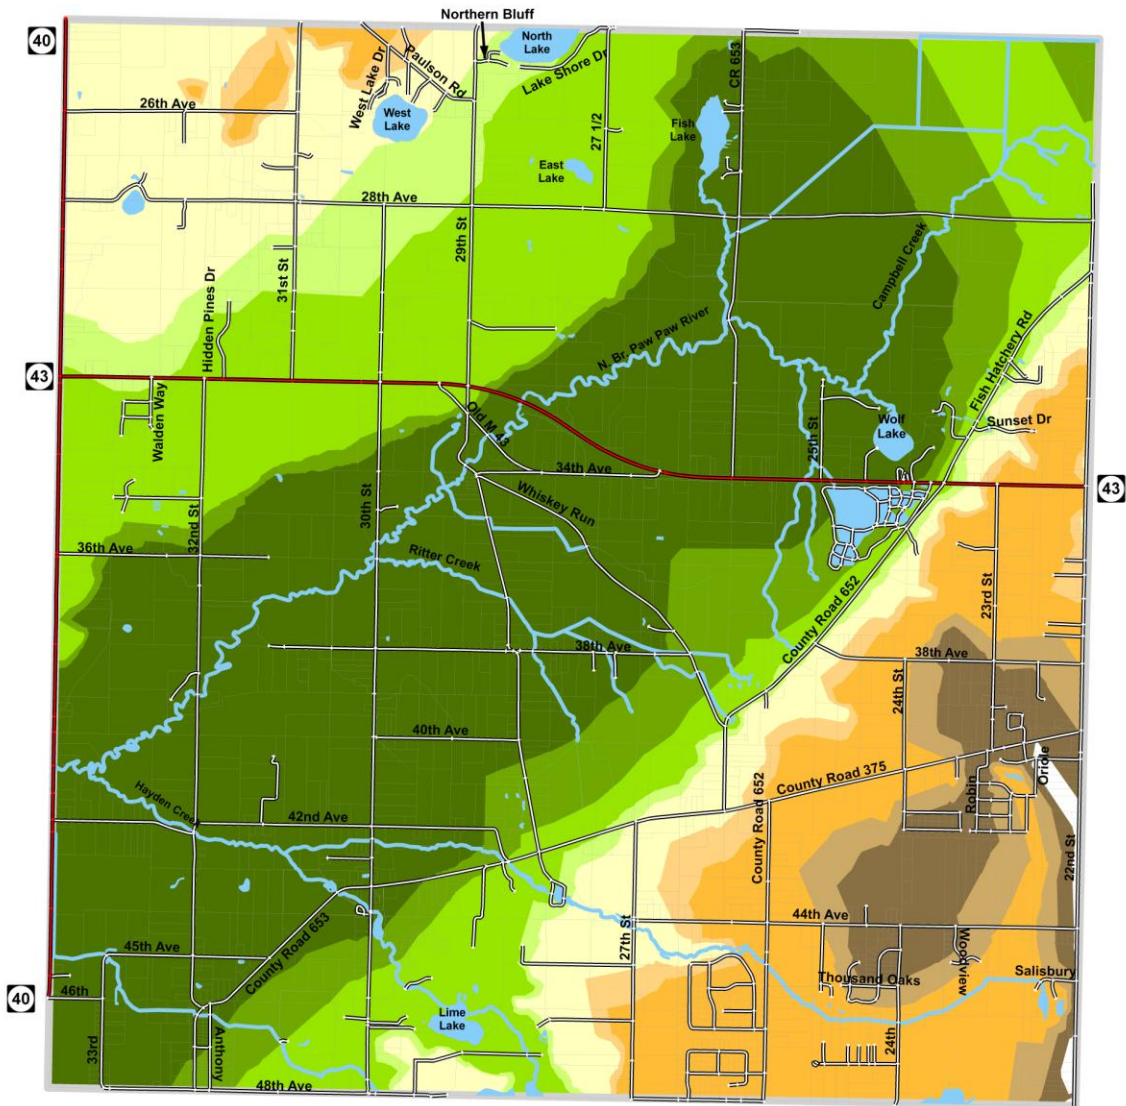

Almena Township Van Buren County, Michigan

Topography

Data Source:
Base - Van Buren County
Topo - MIGDL