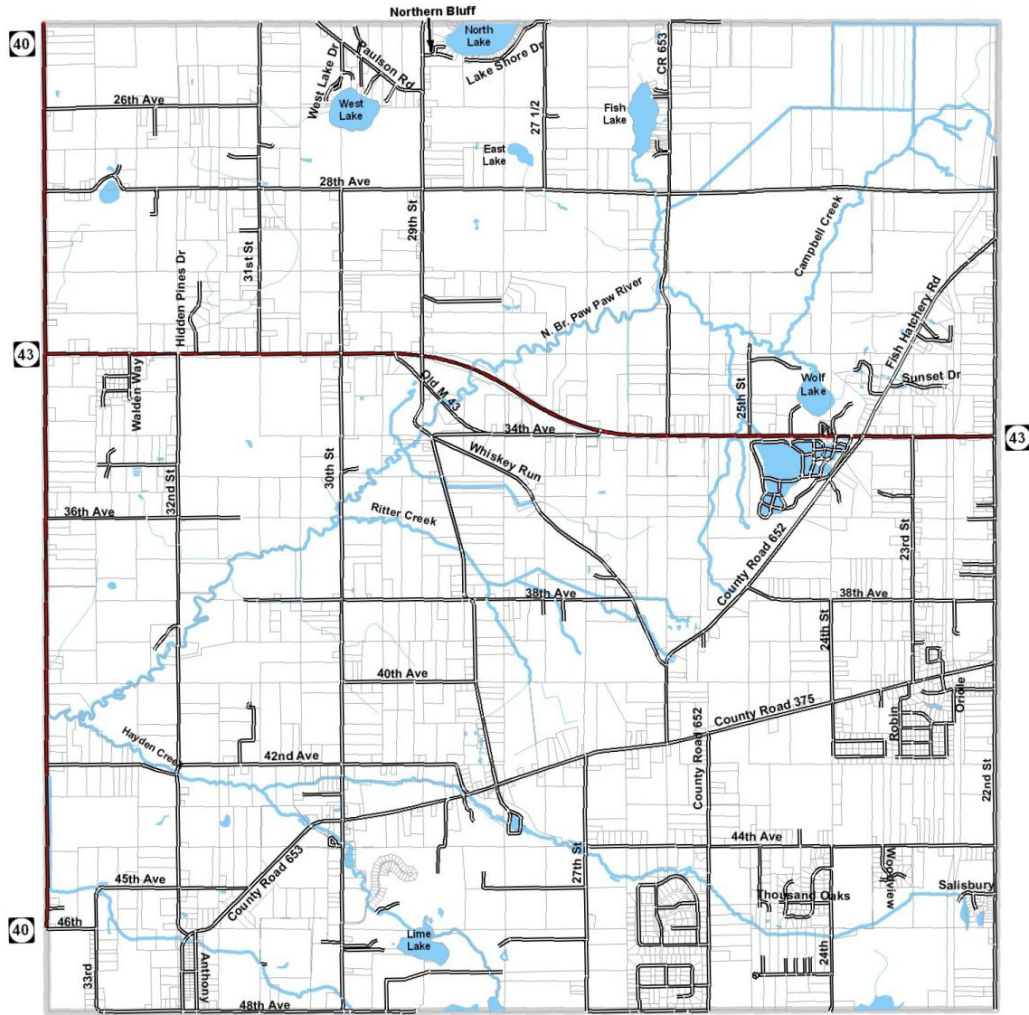

# Almena Township Van Buren County, Michigan

## Base Map

- |   |   |
|---|---|
|  State Trunkline |  Rivers, Streams, and Creeks |
|  Local Roads     |  Lakes                       |
|  Parcel Lines    |  Township Boundary           |
|  Drains          |   |