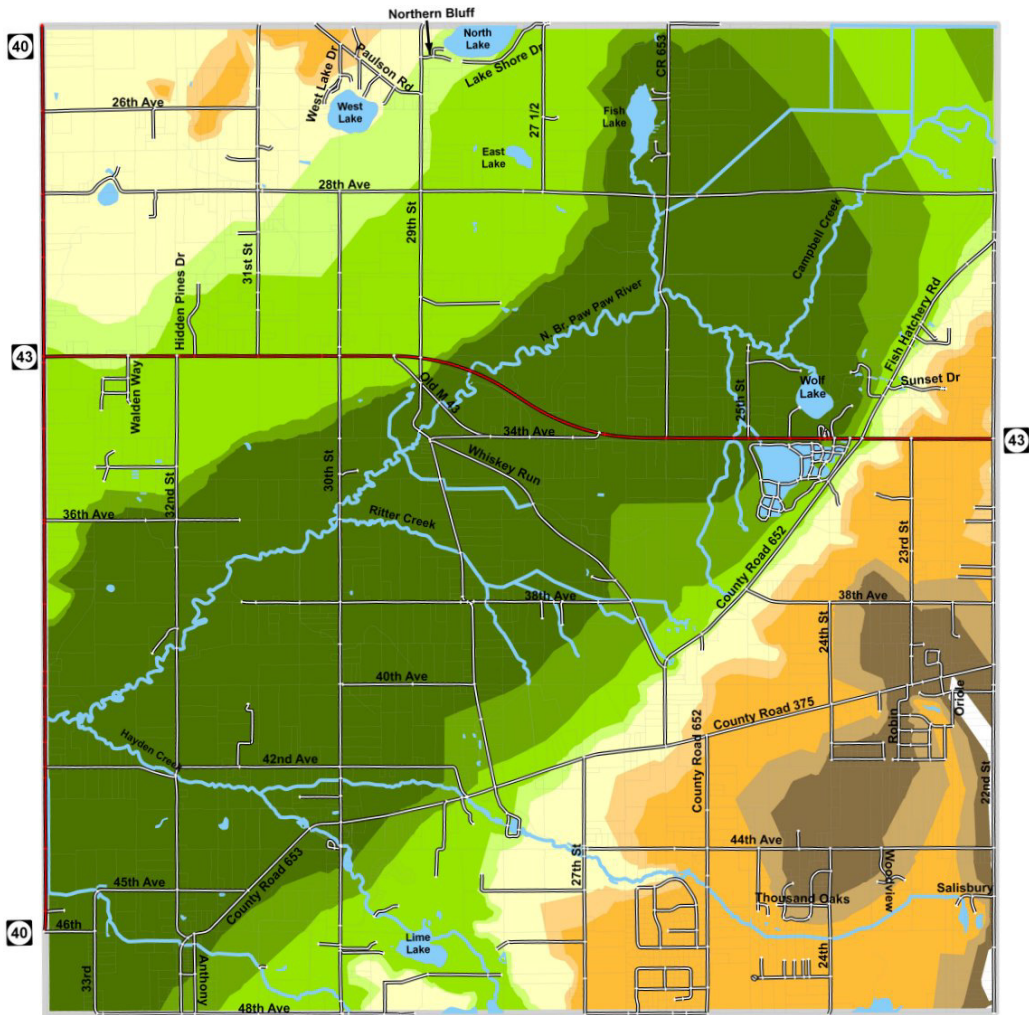

# Almena Township Van Buren County, Michigan

## Topography

Feet Above Sea Level

**LSL**  
Landscape  
Systems  
Landscape  
Associates, Inc.

Data Source:  
Base - Van Buren County  
Topo - MIGDL